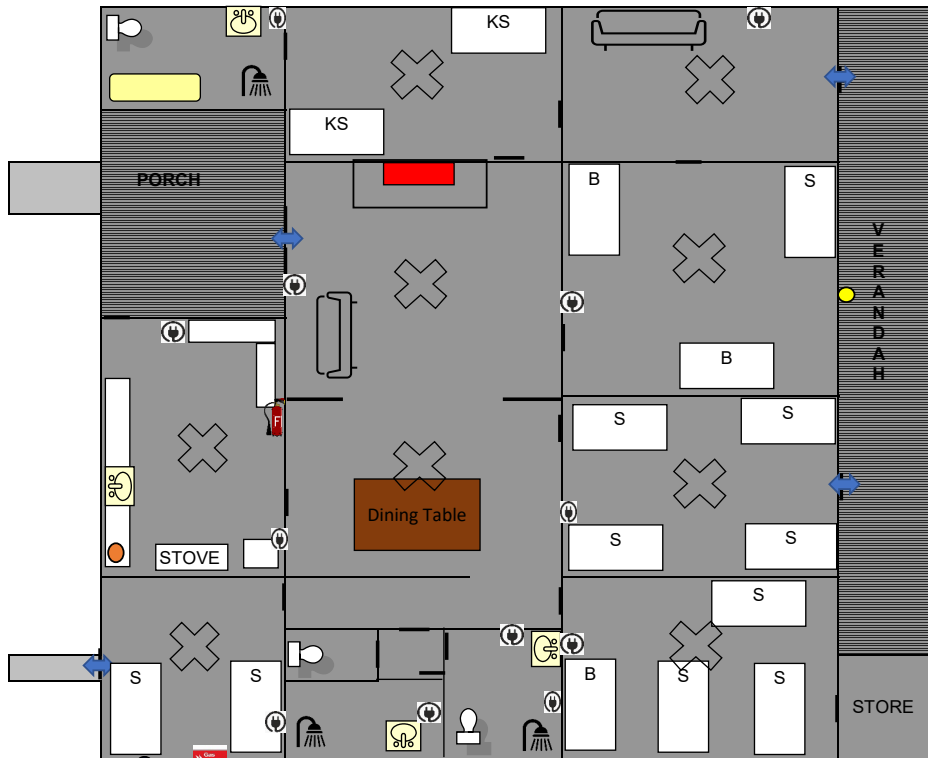

Nelson Cottage Floor Plans & Emergency Information

Nelson Cottage Standard
Sleeps 18

5 Bedrooms
2 King Singles (KS)
10 Singles (S)
3 Bunkbeds (B)
3 Bathrooms
3 Toilets
Wood Burner
Ceiling Fans

- Ceiling Fans
- Entrances & Exits
- Fire Blanket
- Fire Extinguisher
- Fire Place
- Gas Cut off Point
- Hot Water System
- Power Points
- Water Mains
- Switch Board