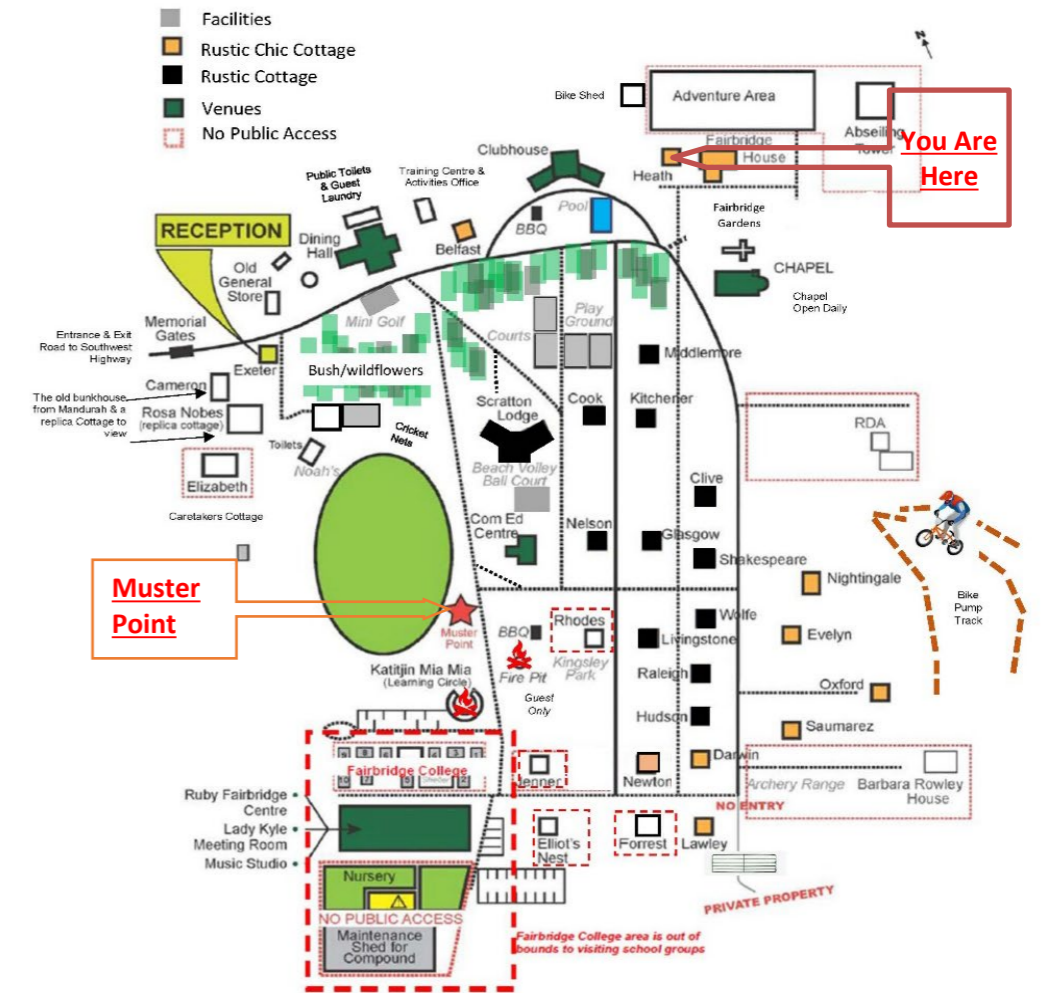

Heath Cottage Floor Plan & Emergency Information

FAIRBRIDGE

If you discover a fire:

- Warn others in the immediate vicinity that a fire exists.
- If unable to extinguish the fire immediately evacuate the area, by following the emergency exit signs and proceed to the Assembly point at the Oval (see map).
- Inform the reception staff (9531 1177) ext 100 during office hours, or the Caretaker (0419 919 028) outside office hours, that a fire exists.
- If you are trained and confident that you are not placing yourself at risk of injury, attempt to extinguish the fire using appropriate fire extinguisher.
- If you are responsible for a visitor or contractor, you should ensure these persons follow the correct evacuation procedure.
- You should render assistance to injured personnel if capable but do not put yourself at risk.