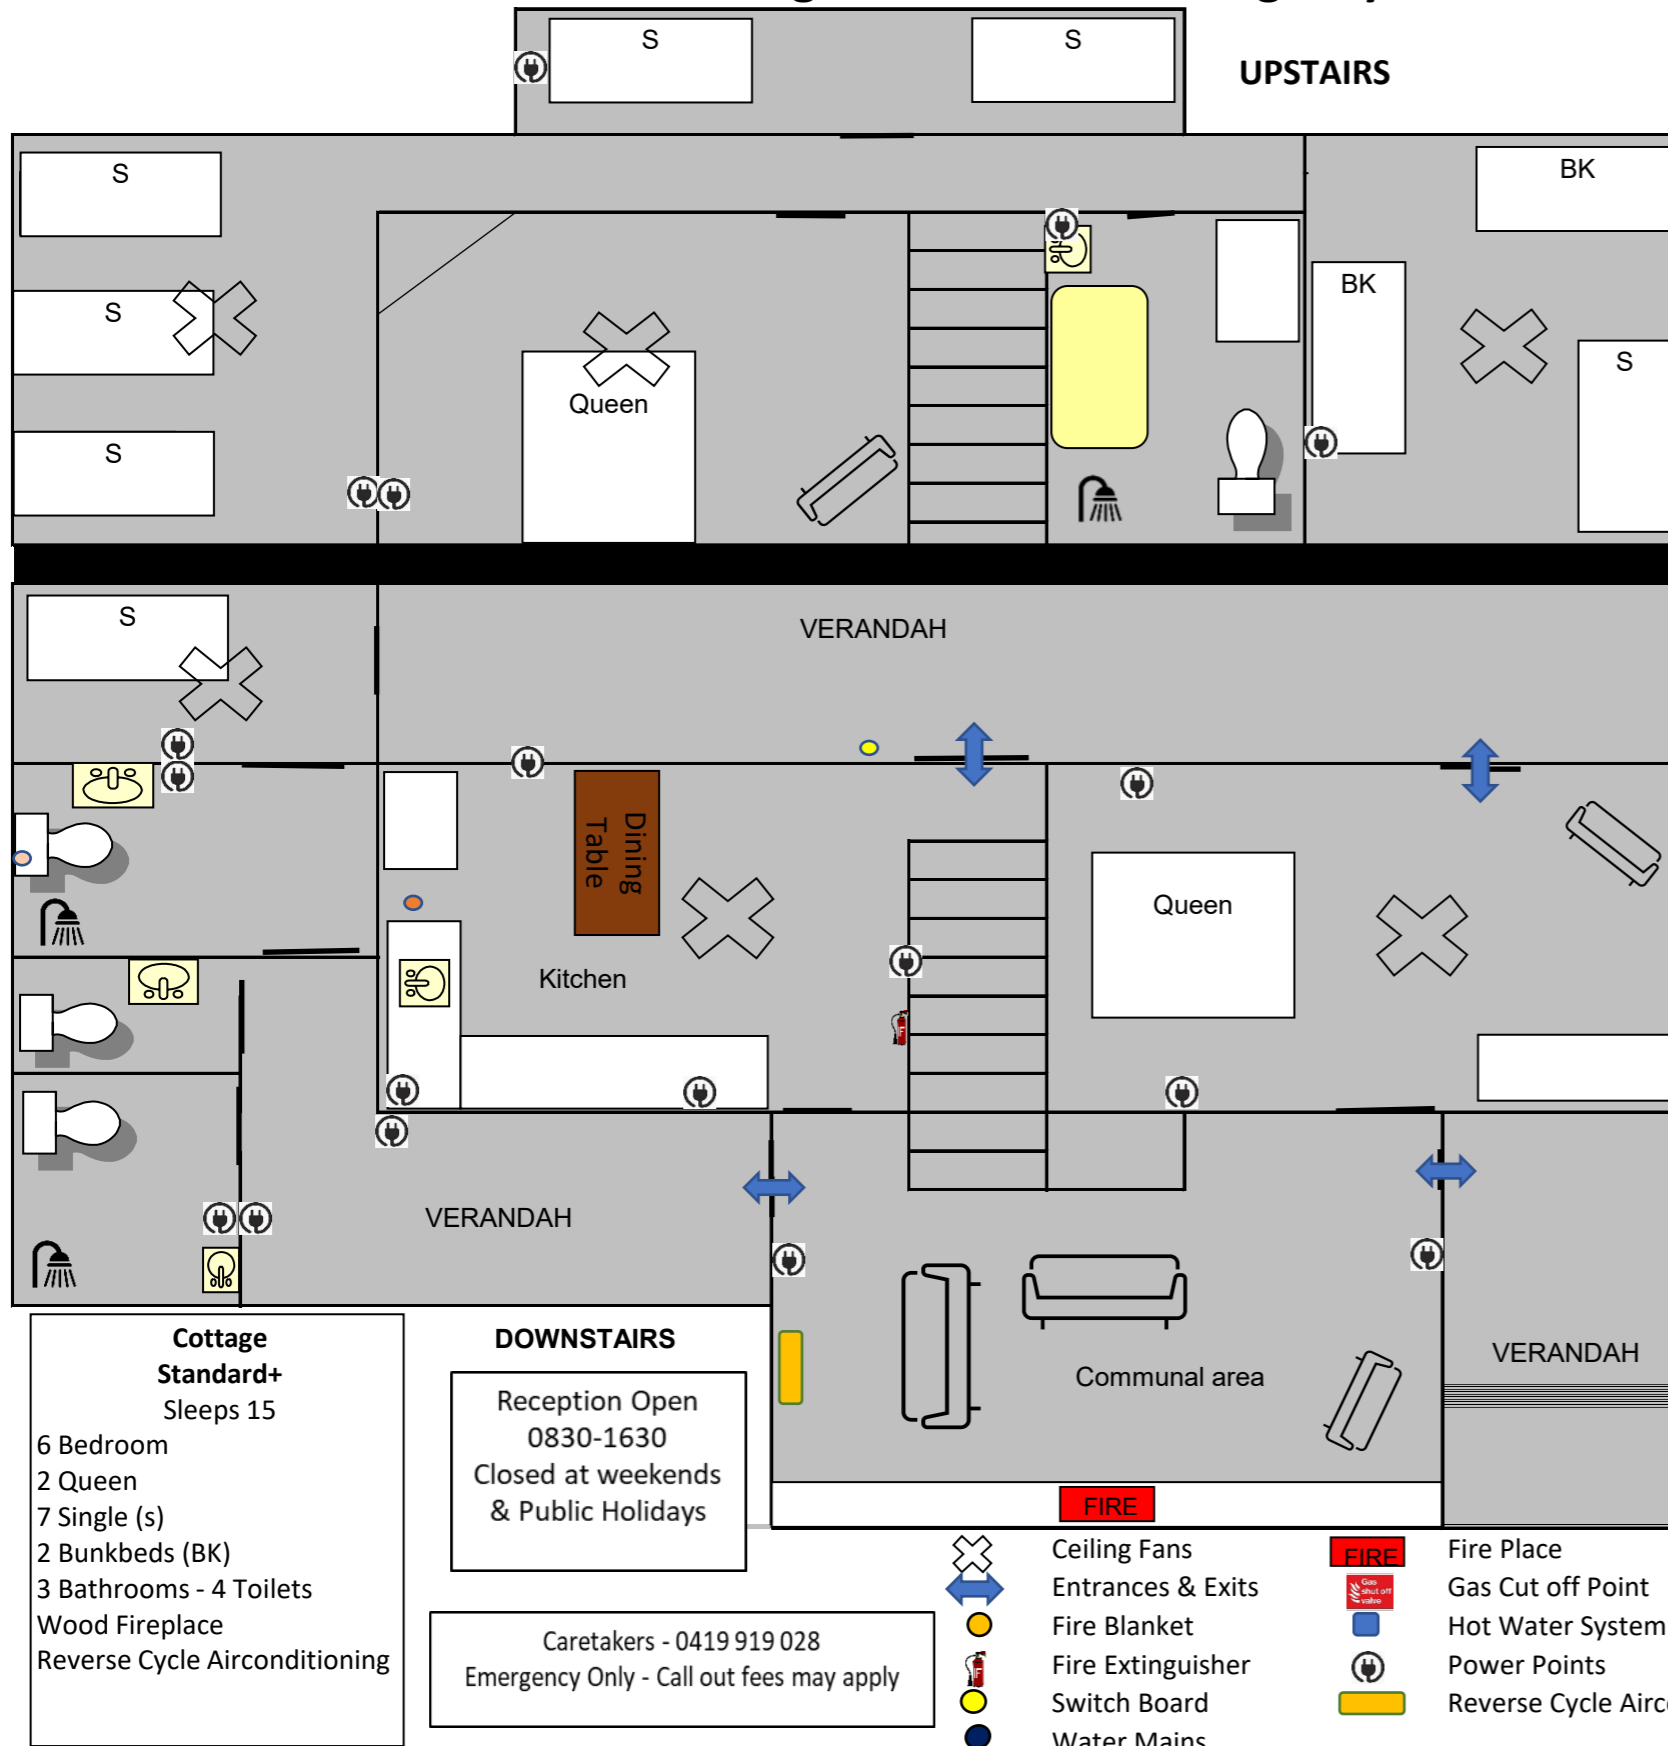

Heath Cottage Floor Plan & Emergency Information

FAIRBRIDGE

If you discover a fire:

- Warn others in the immediate vicinity that a fire exists.
- If unable to extinguish the fire immediately evacuate the area, by following the emergency exit signs and proceed to the Assembly point at the Oval (see map).
- Inform the reception staff (9531 1177) ext 100 during office hours, or the Caretaker (0419 919 028) outside office hours, that a fire exists.
- If you are trained and confident that you are not placing yourself at risk of injury, attempt to extinguish the fire using appropriate fire extinguisher.
- If you are responsible for a visitor or contractor, you should ensure these persons follow the correct evacuation procedure.
- You should render assistance to injured personnel if capable but do not put yourself at risk.