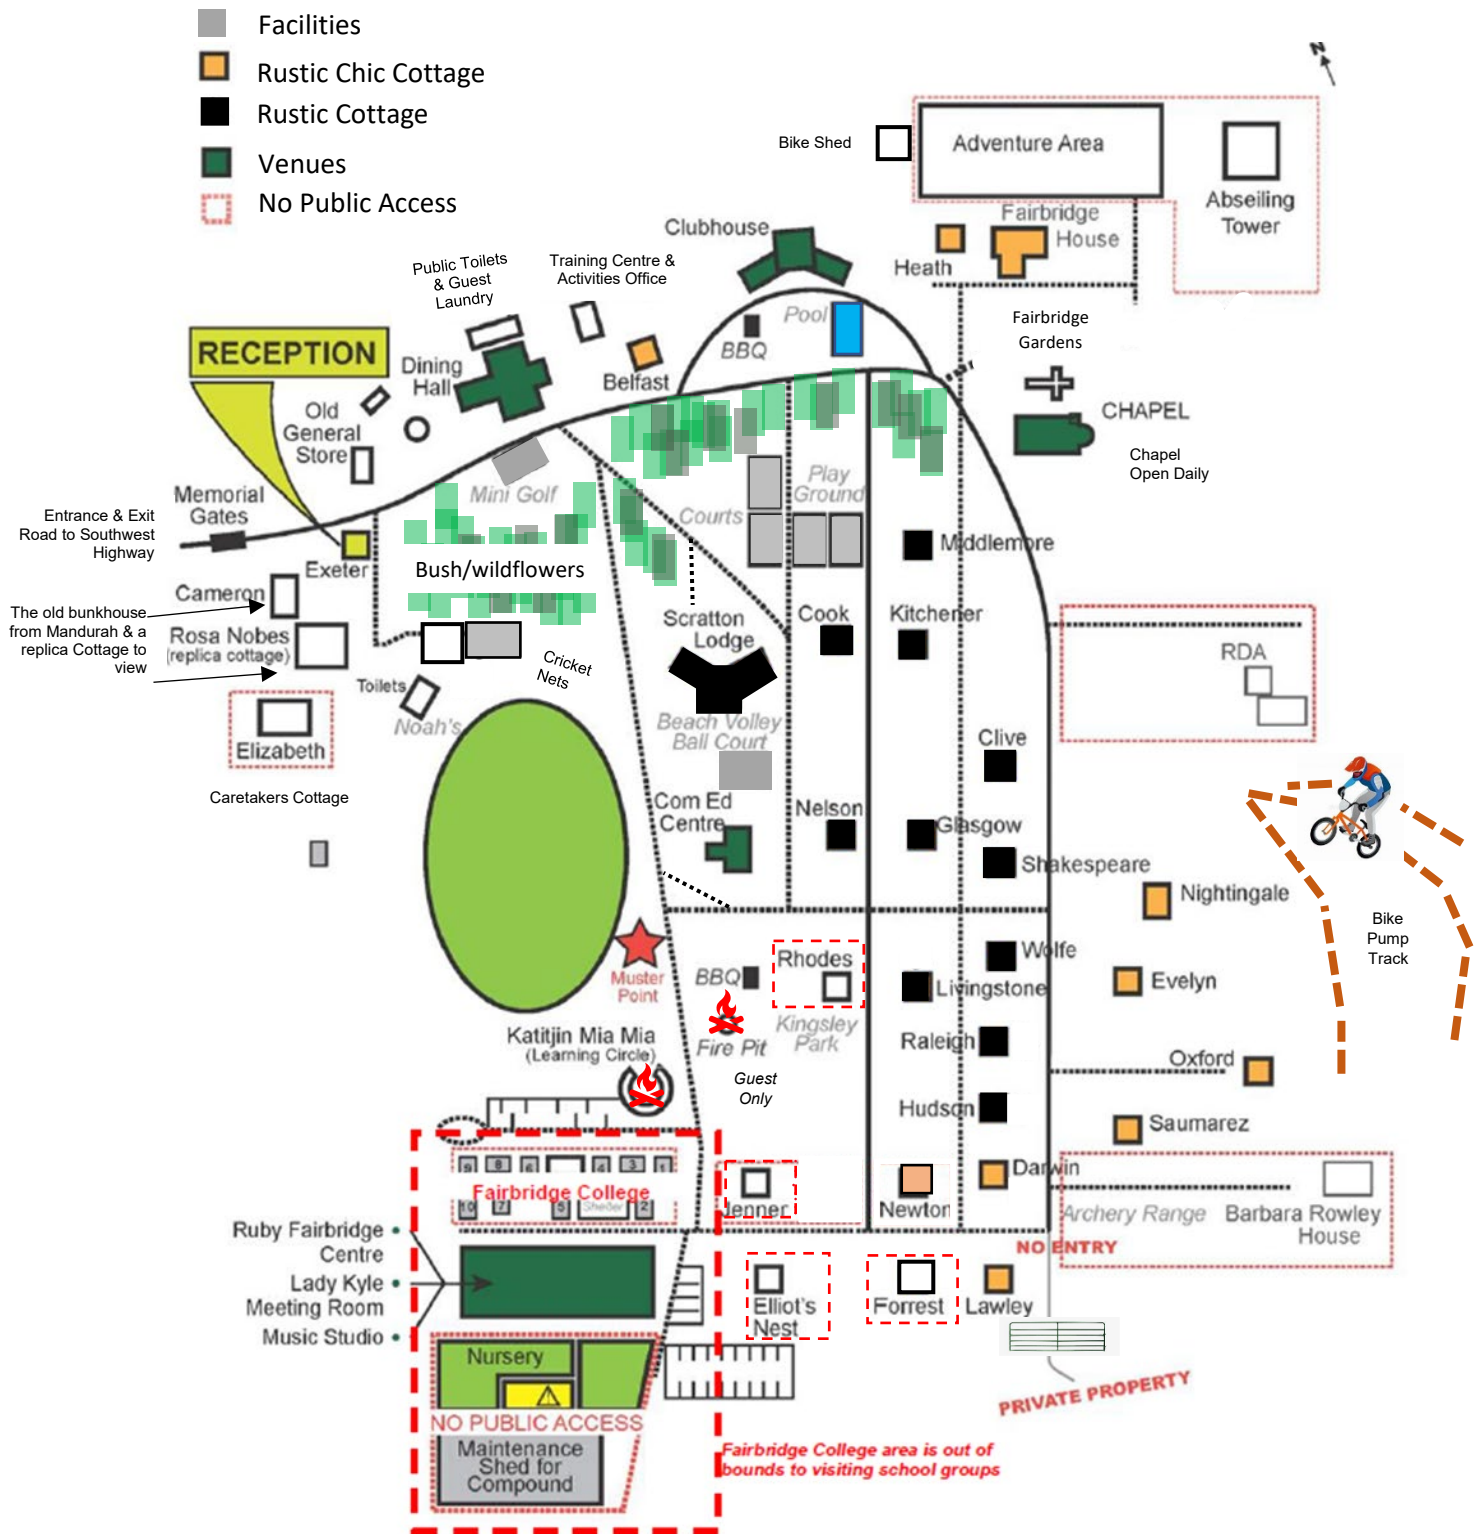

# THE Village

AT FAIRBRIDGE

**Notes:**

1. The Fire Pit is only for guests and is not available during summer and fire season.
2. Toilets near Cricket Nets are only for school camps and community functions.
3. The swimming pool is open for guests only.
4. Bike Shed is open for school camps only.