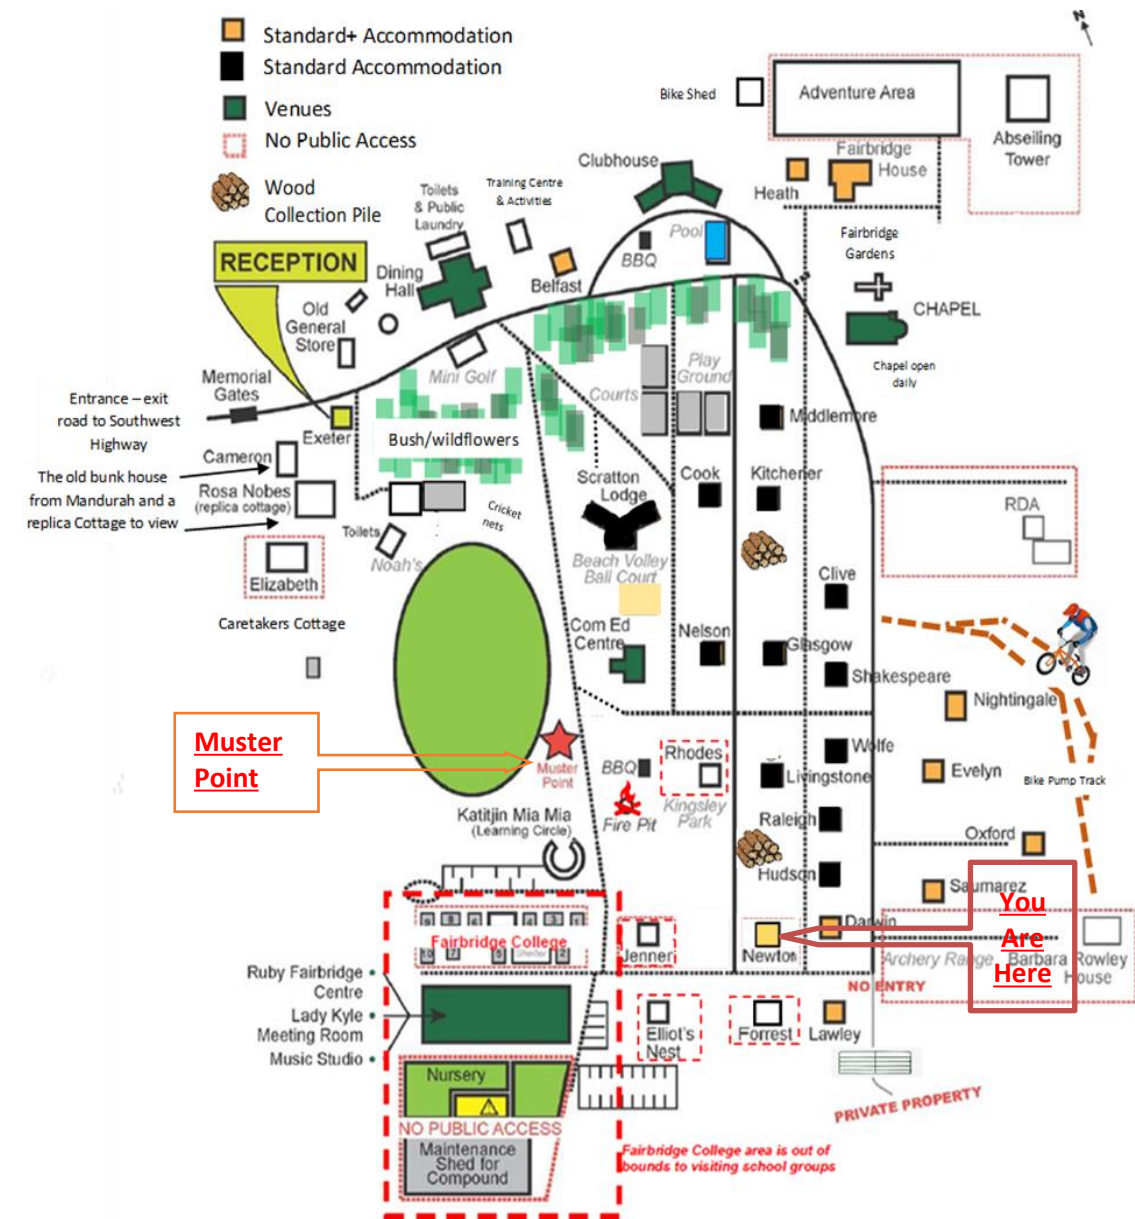

Newton Cottage Floor Plan & Emergency Plan

Newton Cottage Standard+
Sleeps 8

4 Bedroom
2 Queen
4 Singles (S)
1 Bathrooms
2 Toilets
Wood Fireplace
Reverse Cycle Airconditioning
4 x Pedestal Fans

- Ceiling Fans
- Entrances & Exits
- Fire Blanket
- Fire Extinguisher
- Fire Place
- Gas Cut off Point
- Hot Water System
- Power Points
- Reverse Cycle Airconditioning
- Switch Board
- Water Mains

Reception Open
0830-1630
Closed at weekends
& Public Holidays

Caretakers - 0419 919 028
Emergency Only - Call out fees may apply

- If you discover a fire:**
- Warn others in the immediate vicinity that a fire exists.
 - If unable to extinguish the fire immediately evacuate the area, by following the emergency exit signs and proceed to the Assembly point at the Oval (see map).
 - Inform the reception staff (9531 1177) ext 100 during office hours, or the Caretaker (0419 919 028) outside office hours, that a fire exists.
 - If you are trained and confident that you are not placing yourself at risk of injury, attempt to extinguish the fire using appropriate fire extinguisher.
 - If you are responsible for a visitor or contractor, you should ensure these persons follow the correct evacuation procedure.
 - You should render assistance to injured personnel if capable but do not put yourself at risk.