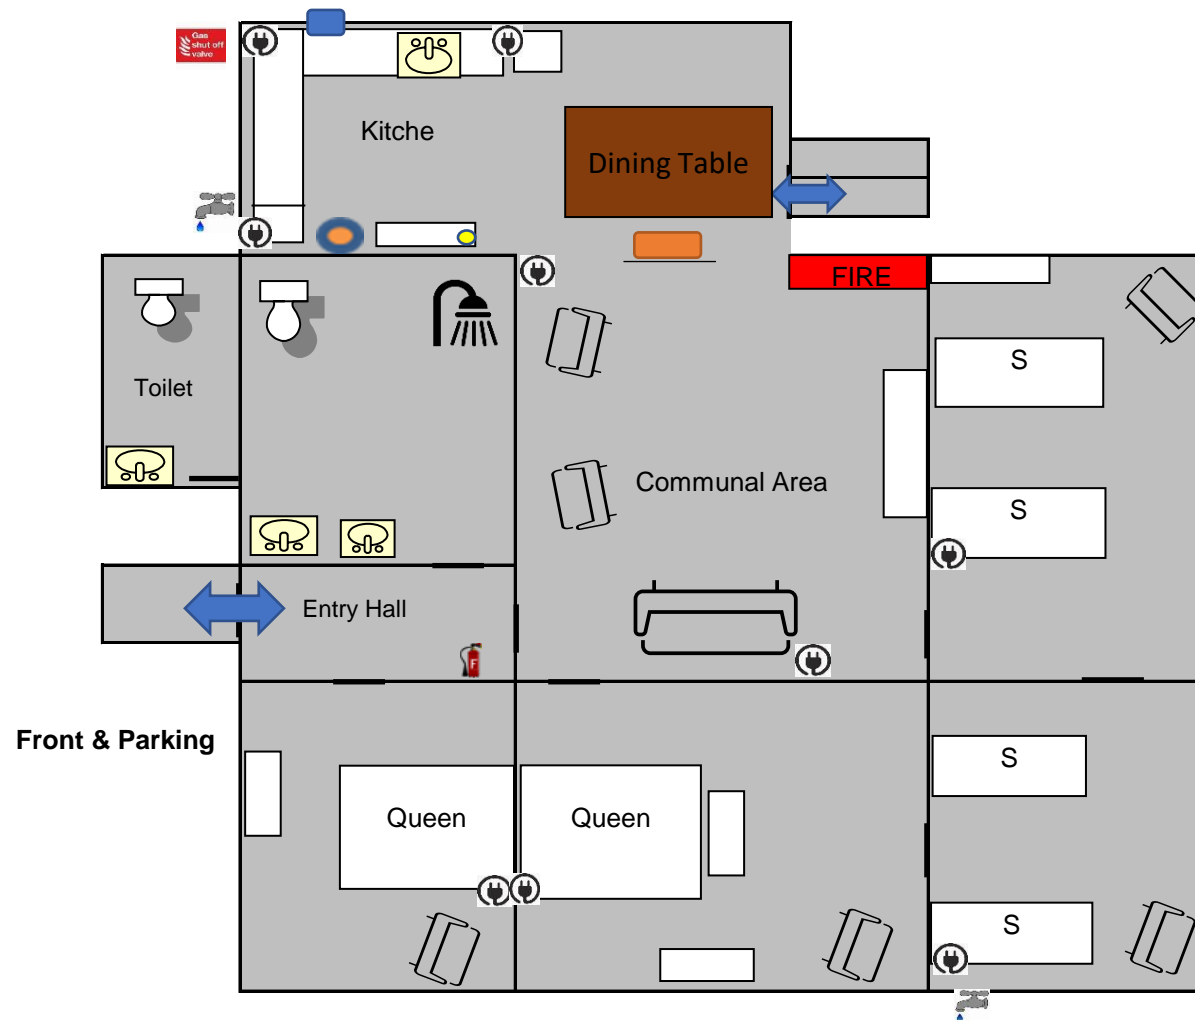

Newton Cottage Floor Plan & Emergency Plan

Newton Cottage Standard+
Sleeps 8

4 Bedroom
2 Queen
4 Singles (S)
1 Bathrooms
2 Toilets
Wood Fireplace
Reverse Cycle Airconditioning
4 x Pedestal Fans

- Ceiling Fans
- Entrances & Exits
- Fire Blanket
- Fire Extinguisher
- Fire Place
- Gas Cut off Point
- Hot Water System
- Power Points
- Reverse Cycle Airconditioning
- Switch Board
- Water Mains

Reception Open
0830-1630
Closed at weekends
& Public Holidays

Caretakers - 0419 919 028
Emergency Only - Call out fees may apply

- If you discover a fire:**
- Warn others in the immediate vicinity that a fire exists.
 - If unable to extinguish the fire immediately evacuate the area, by following the emergency exit signs and proceed to the Assembly point at the Oval (see map).
 - Inform the reception staff (9531 1177) ext 100 during office hours, or the Caretaker (0419 919 028) outside office hours, that a fire exists.
 - If you are trained and confident that you are not placing yourself at risk of injury, attempt to extinguish the fire using appropriate fire extinguisher.
 - If you are responsible for a visitor or contractor, you should ensure these persons follow the correct evacuation procedure.
 - You should render assistance to injured personnel if capable but do not put yourself at risk.